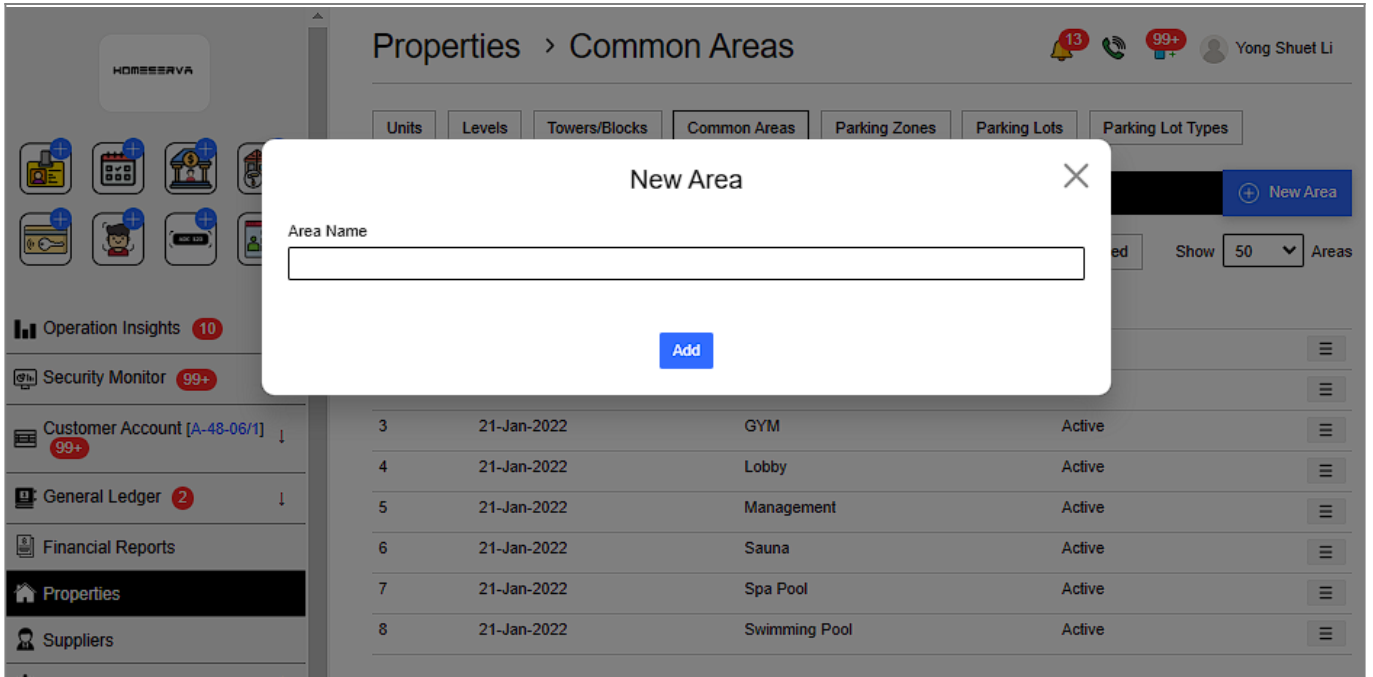

Go to **Properties > Parking Lot Types > New Parking Lot Types**

2.1 Add New Parking Lots

Go to **Properties > Parking Lots > New Parking Lots**

2.1 Add New Parking Zones

Go to **Properties > Parking Zones > New P Parking Zones**

2.1 Add New Common Areas

Go to **Properties > Parking Lot Types > New Parking Lot Types**

2.1 Add New Towers/Blocks

Go to **Properties > Towers/Blocks > New Towers/Blocks**

2.1 Add New Levels

Go to **Properties > Levels > New Levels**