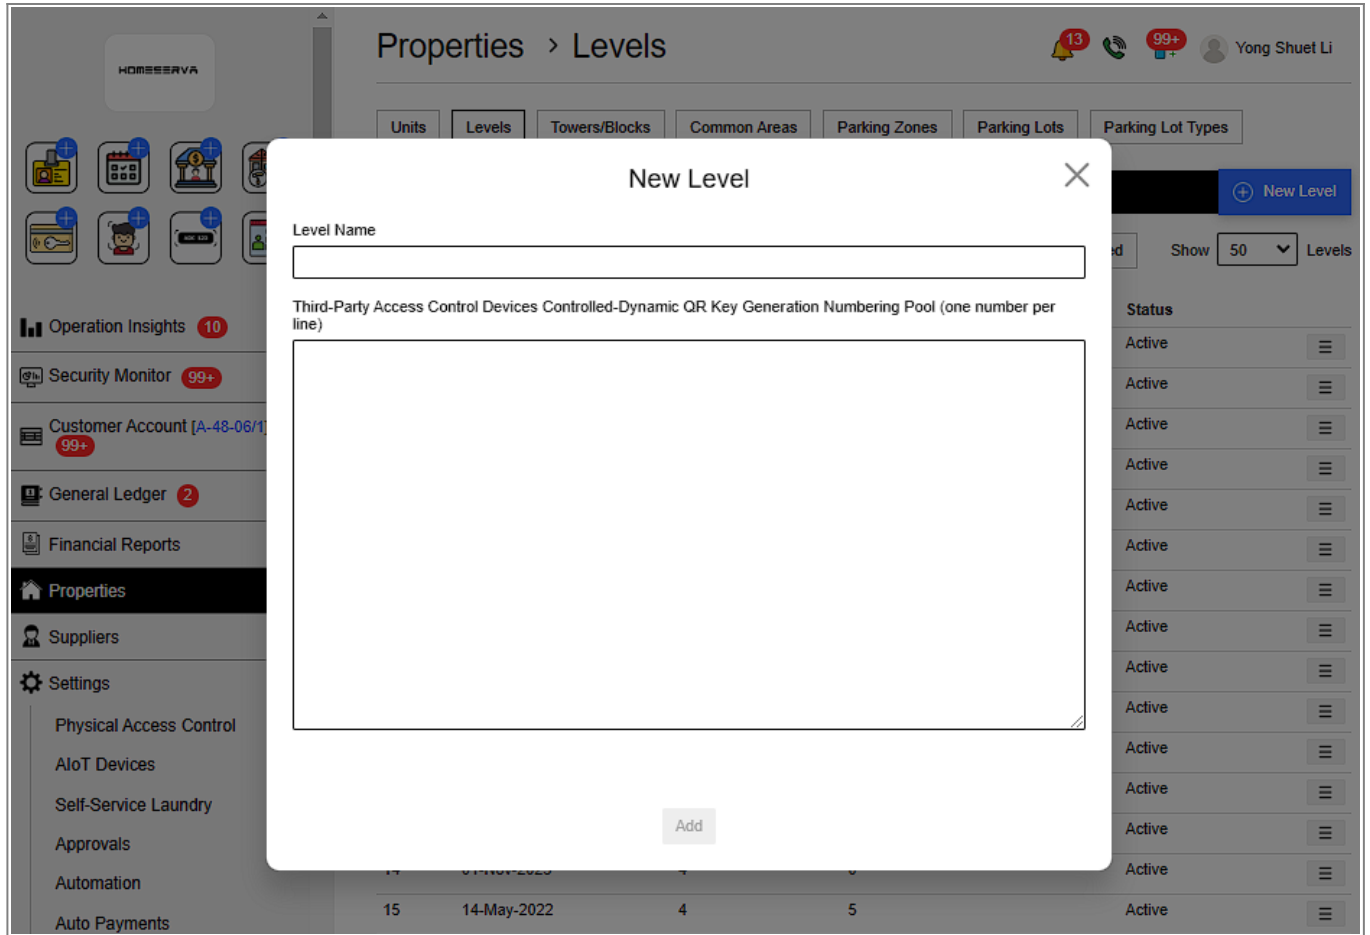

2.1 Add New Common Areas

Go to **Properties > Parking Lot Types > New Parking Lot Types**

2.1 Add New Towers/Blocks

Go to **Properties > Towers/Blocks > New Towers/Blocks**

2.1 Add New Levels

Go to **Properties > Levels > New Levels**

2.1 Add New Units

Go to **Properties > Units > New Units+**

Properties > Units

Units Levels Towers/Blocks Common Areas Parking Zones Parking Lots Parking Lot Types

Yong Shuet Li

New Unit

Property Parameters