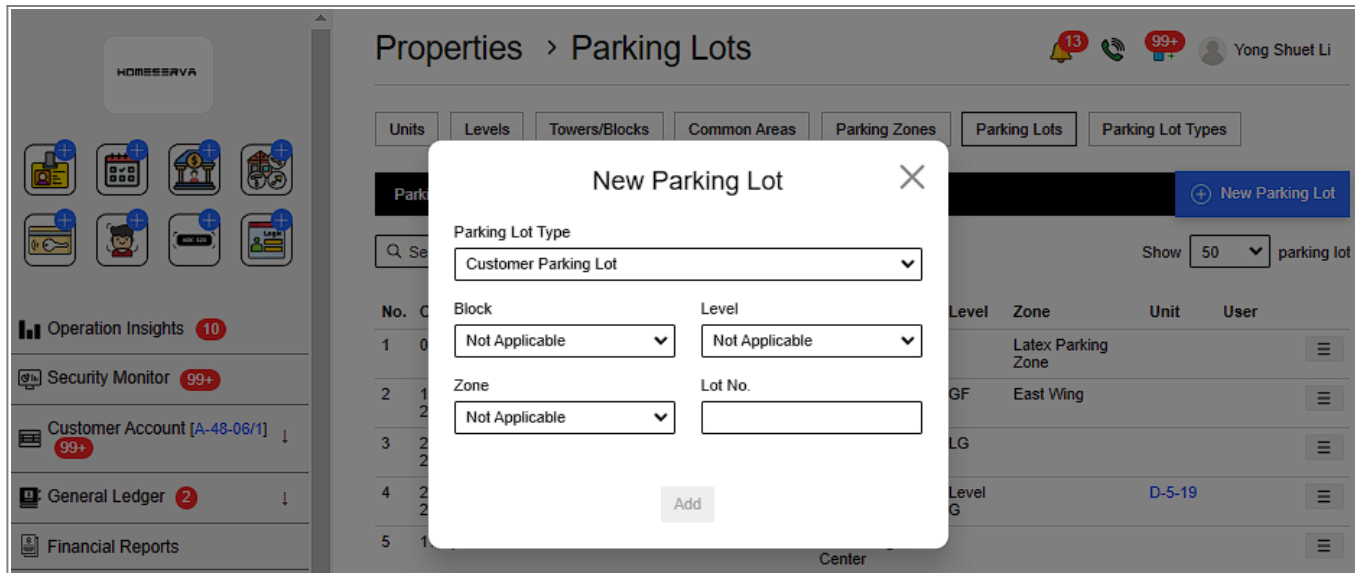

Properties

1. Introduction

2. Properties

Properties are categorized into

- 1. Parking Lot Types
- 2. Parking Lots
- 3. Parking Zones
- 4. Common Areas
- 5. Towers/Blocks
- 6. Levels
- 7. Units

2.1 Add New Parking Lot Types

Go to **Properties > Parking Lot Types > New Parking Lot Types**

2.1 Add New Parking Lots

Go to **Properties > Parking Lots > New Parking Lots**

2.1 Add New Parking Zones

Go to **Properties > Parking Zones > New P Parking Zones**

2.1 Add New Common Areas

Go to **Properties > Parking Lot Types > New Parking Lot Types**

2.1 Add New Towers/Blocks

Go to **Properties > Towers/Blocks > New Towers/Blocks**

2.1 Add New Levels

Go to **Properties > Levels > New Levels**