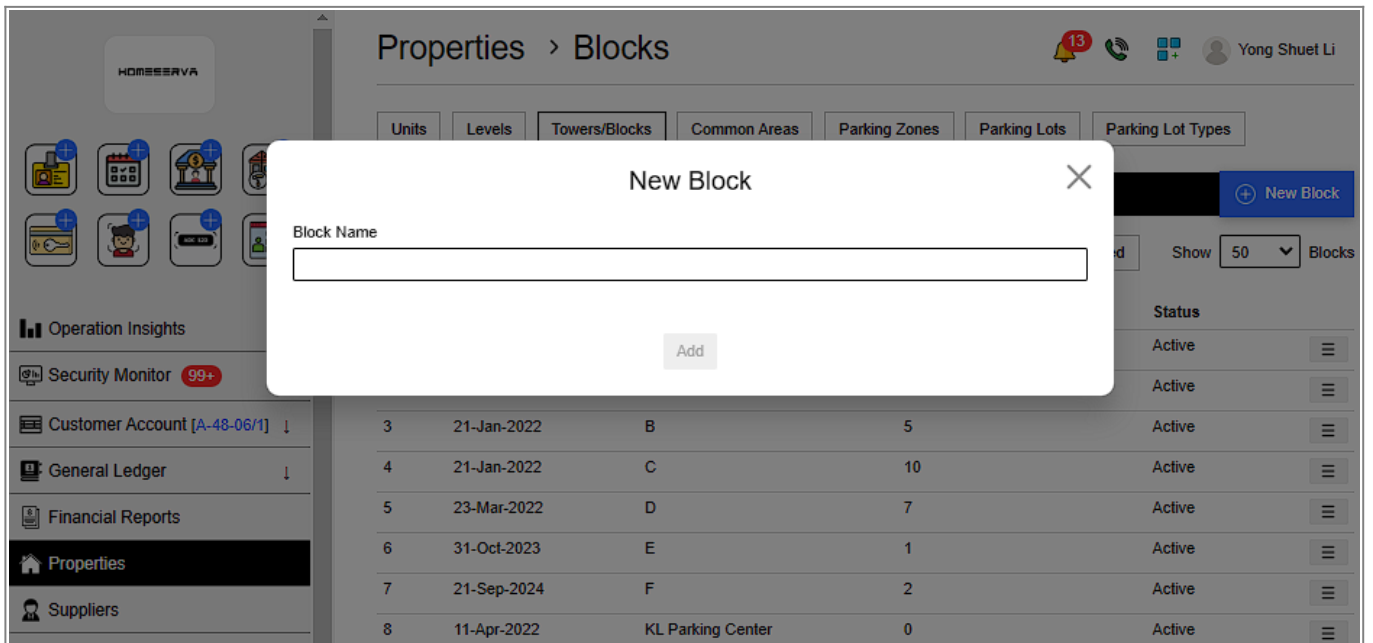

Go to **Properties > Parking Lot Types > New Parking Lot Types**

2.1 Add New Parking Lots

Go to **Properties > Parking Lots > New Parking Lots**

2.1 Add New Parking Zones

Go to **Properties > Parking Zones > New P Parking Zones**

2.1 Add New Common Areas

Go to **Properties > Parking Lot Types > New Parking Lot Types**

2.1 Add New Towers/Blocks

Go to **Properties > Towers/Blocks > New Towers/Blocks**

2.1 Add New Levels

Go to **Properties > Levels > New Levels**