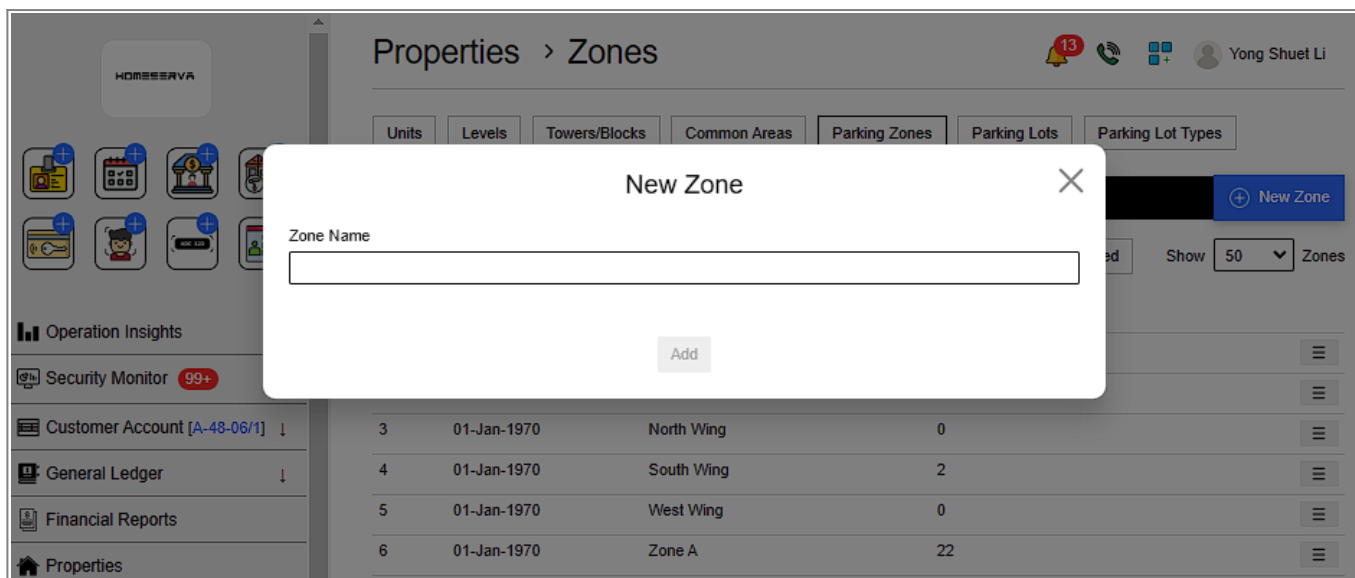

Go to **Properties > Parking Lot Types > New Parking Lot Types**

2.1 Add New Parking Lots

Go to **Properties > Parking Lots > New Parking Lots**

2.1 Add New Parking Zones

Go to **Properties > Parking Zones > New P Parking Zones**