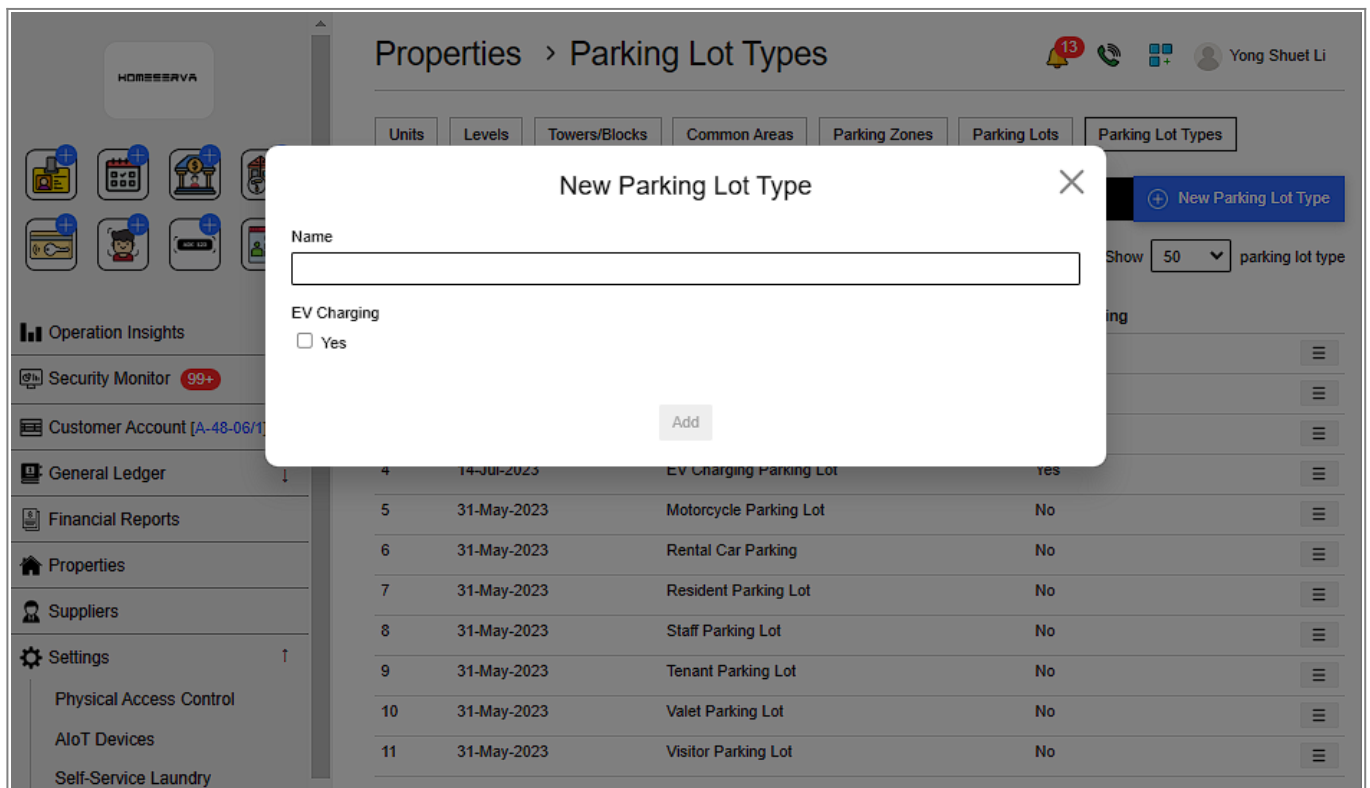

Properties

1. Introduction

2. Properties

Properties are categorized into

- 1. Parking Lot Types
- 2. Parking Lots
- 3. Parking Zones
- 4. Common Areas
- 5. Towers/Blocks
- 6. Levels
- 7. Units

2.1 Add New Parking Lot Types

Go to **Properties > Parking Lot Types > New Parking Lot Types**

2.1 Add New Parking Lots

Go to **Properties > Parking Lots > New Parking Lots**

2.1 Add New Parking Zones

Go to **Properties > Parking Zones > New P Parking Zones**

2.1 Add New Common Areas

Go to **Properties > Parking Lot Types > New Parking Lot Types**

2.1 Add New Towers/Blocks

Go to **Properties > Towers/Blocks > New Towers/Blocks**

2.1 Add New Levels

Go to **Properties > Levels > New Levels**