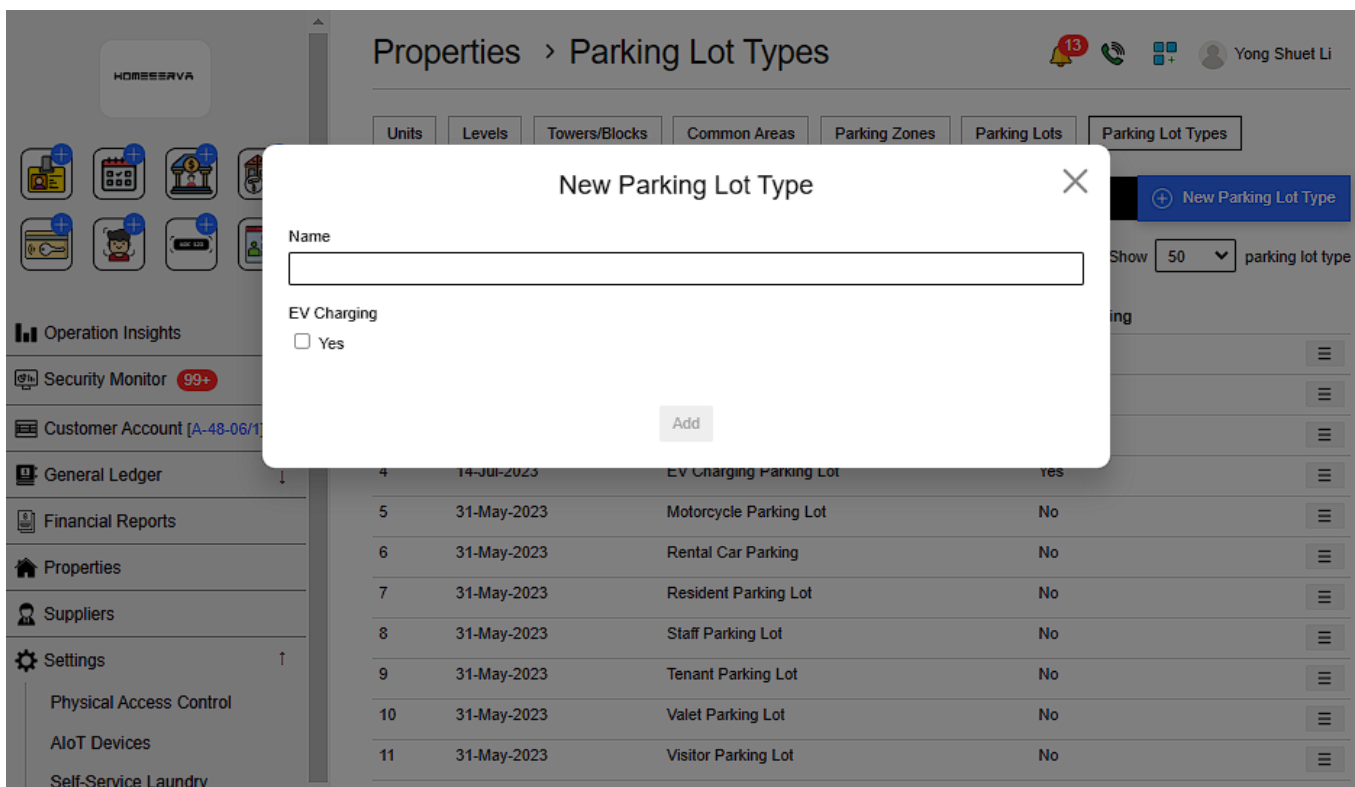

Properties

1. Introduction

2. Properties

Properties are categorized into

- 1. Parking Lot Types
- 2. Parking Lots
- 3. Parking Zones
- 4. Common Areas
- 5. Towers/Blocks
- 6. Levels
- 7. Units

2.1 Add New Parking Lot Types

2.1 Add New Parking Lots

2.1 Add New Parking Zones

2.1 Add New Common Areas

2.1 Add New Towers/Blocks

2.1 Add New Levels

2.1 Add New Units

HOMESERVA

Properties > Units

13
99+
Yong Shuet Li

Units
Levels
Towers/Blocks
Common Areas
Parking Zones
Parking Lots
Parking Lot Types

Operation Insights 10

Security Monitor 99+

Customer Account [A-48-06/1] 99+

General Ledger 2

Financial Reports