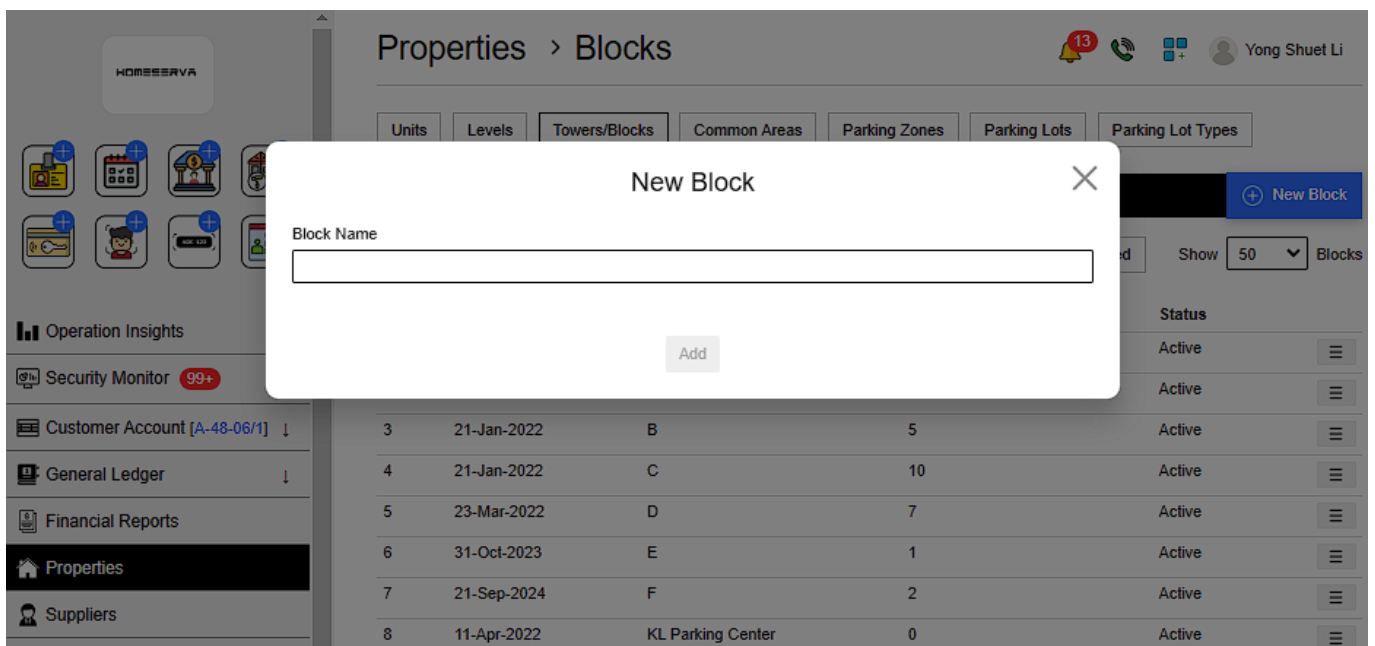

2.1 Add New Parking Lots

2.1 Add New Parking Zones

2.1 Add New Common Areas

2.1 Add New Towers/Blocks

2.1 Add New Levels

2.1 Add New Units

HOMESERVA

Properties > Units

13
99+
Yong Shuet Li

Units
Levels
Towers/Blocks
Common Areas
Parking Zones
Parking Lots
Parking Lot Types

Operation Insights 10

Security Monitor 99+

Customer Account [A-48-06/1] 99+

General Ledger 2

Financial Reports