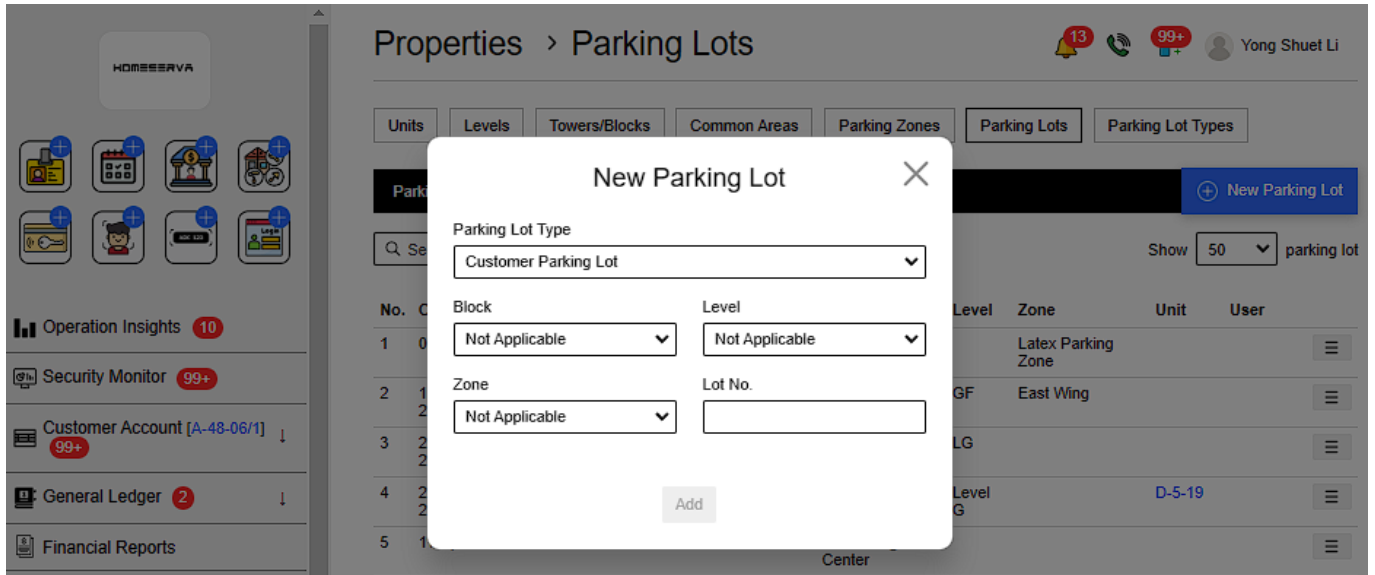

Properties

1. Introduction

2. Properties

Properties are categorized into

- 1. Parking Lot Types
- 2. Parking Lots
- 3. Parking Zones
- 4. Common Areas
- 5. Towers/Blocks
- 6. Levels
- 7. Units

2.1 Add New Parking Lot Types

2.1 Add New Parking Lots

2.1 Add New Parking Zones

2.1 Add New Common Areas

2.1 Add New Towers/Blocks

2.1 Add New Levels

2.1 Add New Units

HOMESERVA

Properties > Units

13
99+
Yong Shuet Li

Units
Levels
Towers/Blocks
Common Areas
Parking Zones
Parking Lots
Parking Lot Types

Operation Insights 10

Security Monitor 99+

Customer Account [A-48-06/1] 99+

General Ledger 2

Financial Reports