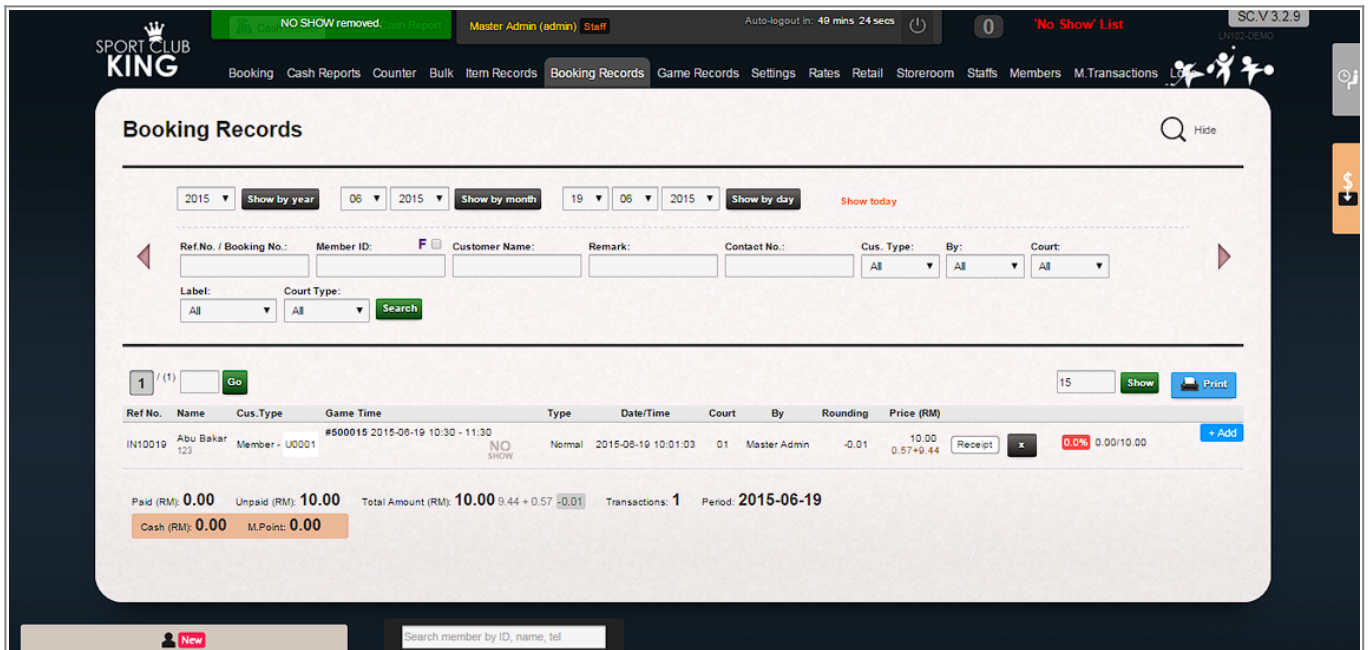

9. Marketing Analysis Report

Read this chapter to learn how to set up membership profile and create membership card to principal account and sub account.

1. Click “Member List” page and view demographic of club house according age and type of membership.

2. Click “Booking Records” page and view court utility.

From:

<https://vyrox.com/wiki/> - **VYROX Wiki**

Permanent link:

https://vyrox.com/wiki/doku.php?id=marketing_analysis_report_sc

Last update: **2025/03/05 05:47**