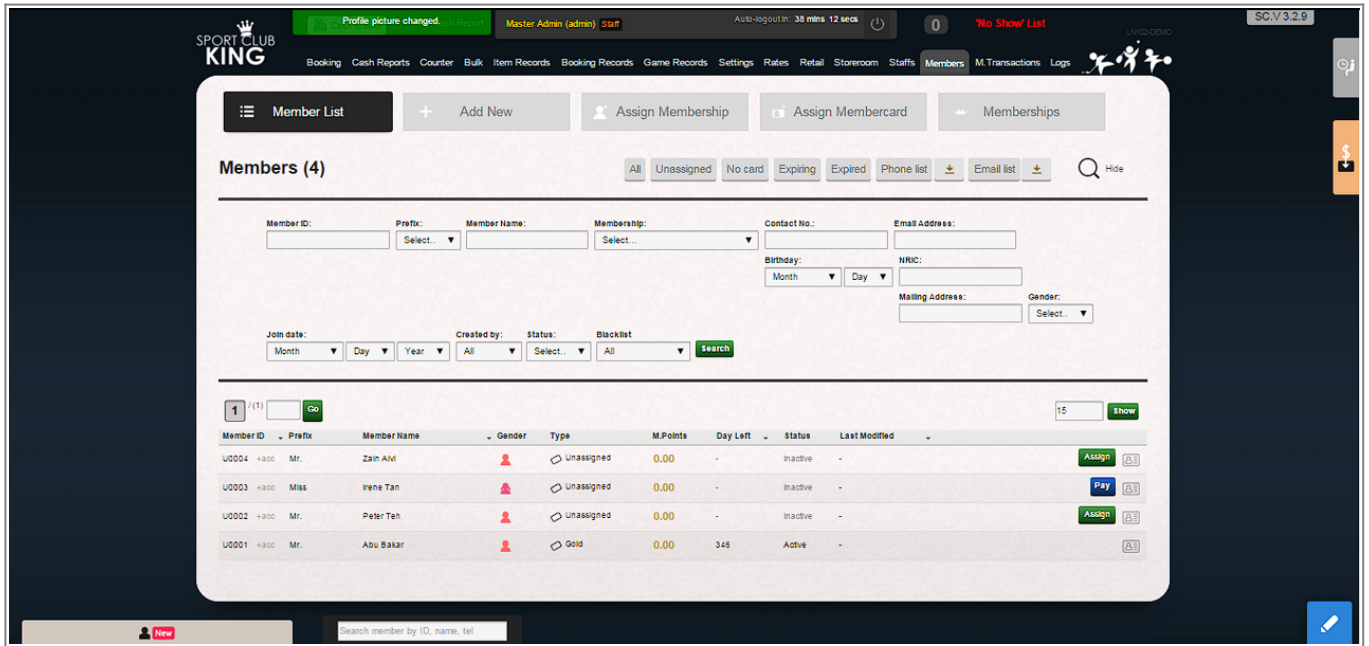

9. Marketing Analysis Report

Read this chapter to learn how to set up membership profile and create membership card to principal account and sub account.

1. Click “Member List” page and view demographic of club house according age and type of membership.

2. Click “Booking Records” page and view court utility.

From:

<https://vyrox.com/wiki/> - **VYROX Wiki**

Permanent link:

https://vyrox.com/wiki/doku.php?id=marketing_analysis_report_sc

Last update: **2025/03/05 05:47**