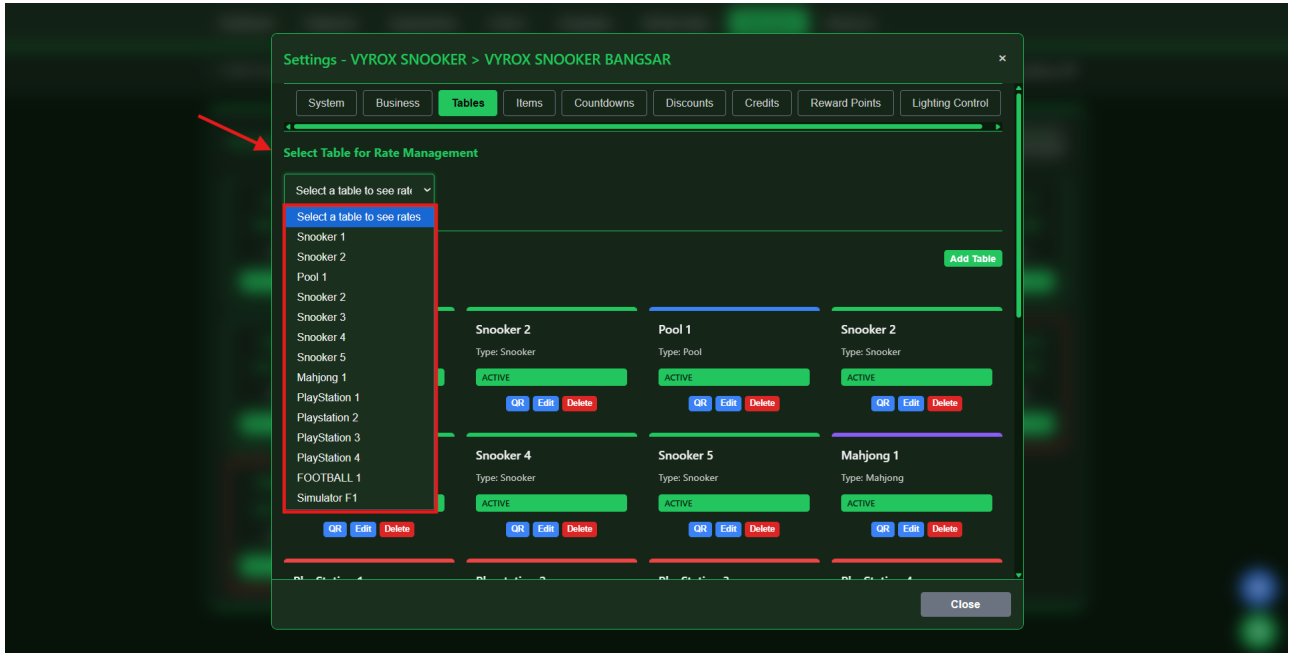

With an intuitive configuration process, operators can easily update or adjust countup rates in real time to align with business needs. Once configured, all countup game rates are seamlessly integrated with the POS system, automated billing flow, and table light control to ensure precise time tracking and accurate charging throughout each session.

5. Setting Countup Game Rate

5.1 How to Set Countup Game Rate

Go to Select Table for Rate Management > Click Select a Table to See Rate

Details to Set Up Table:

1. Choose Table want to set price
2. Go to Rate Settings and Add Rate
3. Go to Rate Type (Make sure time must 24 hours)
4. If all table prices are the same choose **Center Default** if not choose **Table Default** and put (For example: your center operation from 10 am until 3 am; you must put time 10 am until 10 am if not the price at your table not show and not calculate when lighting table on)

1.

2.

5.2 How Rates Are Applied

Rates are applied based on priority and time overlap:

1. Rate Type Priority (from highest to lowest):

- Specific Date
- Holidays, Holiday Eves
- Monday-Sunday
- All Weekdays / All Weekend
- Table Default
- Center Default

2. Time Overlap Rule:

If multiple rates have the same Rate Type and overlap in time, the one with the **highest rate** is applied.

Example:

Note: This ensures the most specific and appropriate rate is always selected automatically.