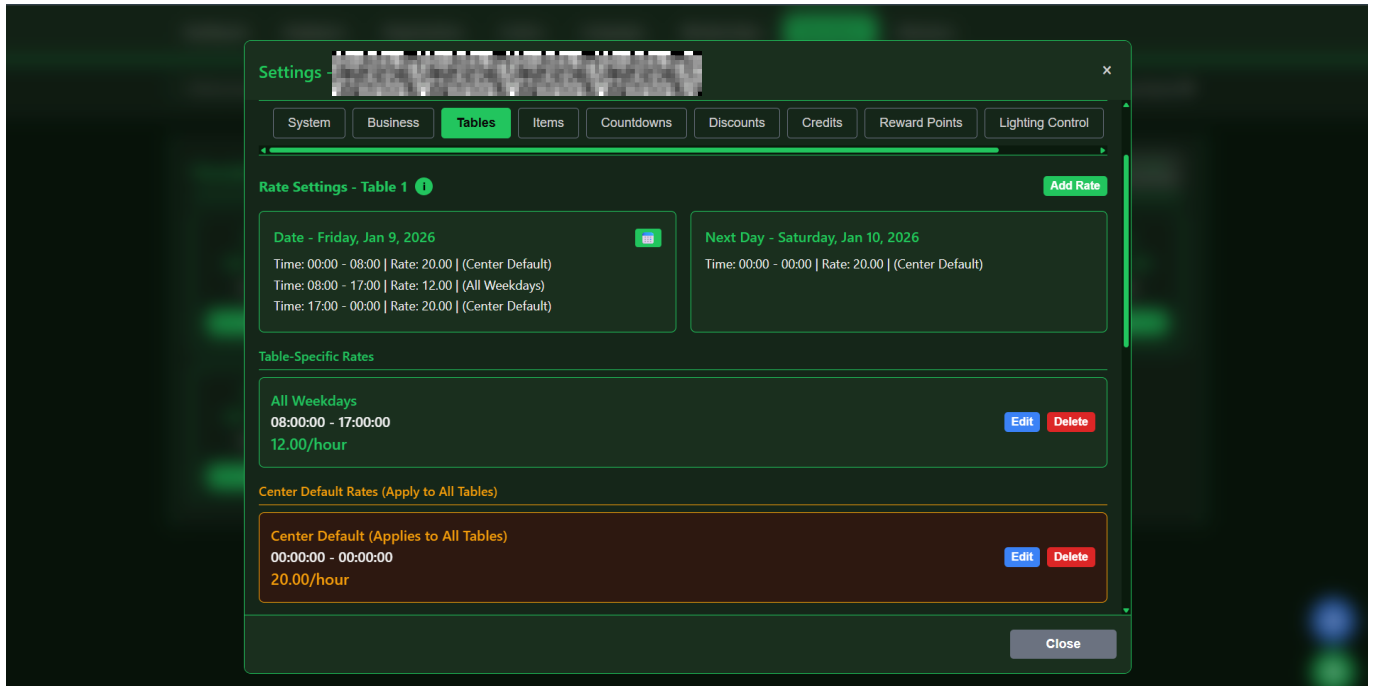

Countup Game Rate

The Set Countup Game Rate feature allows snooker club operators to configure time-based pricing for countup gameplay with flexibility and accuracy. This module is designed to support dynamic billing based on play duration, ensuring fair and transparent charges for every game session.

5. Setting Countup Game Rate

5.1 How to Set Countup Game Rate

Go to Select Table for Rate Management > Click Select a Table to See Rate

Details to Set Up Table:

1. Choose Table want to set price
2. Go to Rate Settings and Add Rate
3. Go to Rate Type (Make sure time must 24 hours)
4. If all table prices are the same choose **Center Default** if not choose **Table Default** and put (For example: your center operation from 10 am until 3 am; you must put time 10 am until 10 am if not the price at your table not show and not calculate when lighting table on)

1.

2.

5.2 How Rates Are Applied

Rates are applied based on priority and time overlap:

1. Rate Type Priority (from highest to lowest):

- Specific Date
- Holidays, Holiday Eves
- Monday-Sunday
- All Weekdays / All Weekend
- Table Default
- Center Default

2. Time Overlap Rule:

If multiple rates have the same Rate Type and overlap in time, the one with the **highest rate** is applied.

Example:

Note: This ensures the most specific and appropriate rate is always selected automatically.