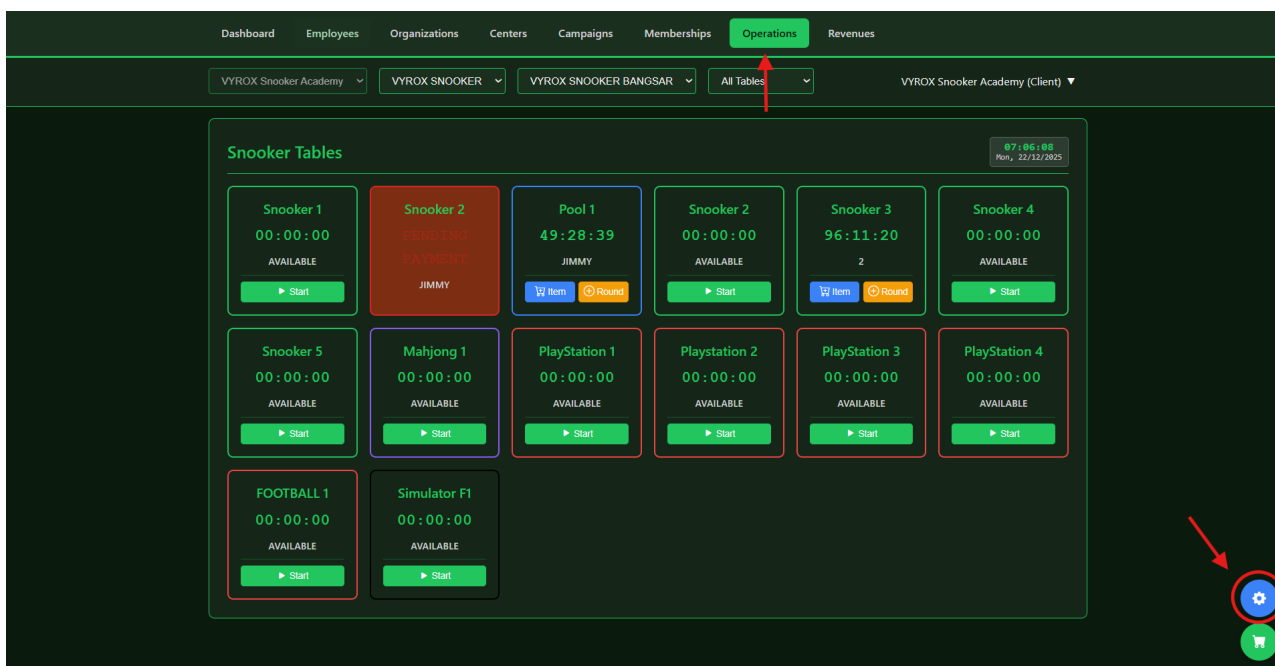

Countup Game Rate

The Set Countup Game Rate feature allows snooker club operators to configure time-based pricing for countup gameplay with flexibility and accuracy. This module is designed to support dynamic billing based on play duration, ensuring fair and transparent charges for every game session.

Operators can define countup rates according to table type, game category, or time interval. Pricing can be customised for standard rates, peak or off-peak hours, promotional periods, and member-exclusive pricing, providing full control over revenue strategies.

With an intuitive configuration process, operators can easily update or adjust countup rates in real time to align with business needs. Once configured, all countup game rates are seamlessly integrated with the POS system, automated billing flow, and table light control to ensure precise time tracking and accurate charging throughout each session.

5. Setting Countup Game Rate

5.1 How to Set Countup Game Rate

Go to Select Table for Rate Management > Click Select a Table to See Rate

Details to Set Up Table:

1. Choose Table want to set price
2. Go to Rate Settings and Add Rate
3. Go to Rate Type (Make sure time must 24 hours)
4. If all table prices are the same choose **Center Default** if not choose **Table Default** and put (For example: your center operation from 10 am until 3 am; you must put time 10 am until 10 am if not the price at your table not show and not calculate when lighting table on)