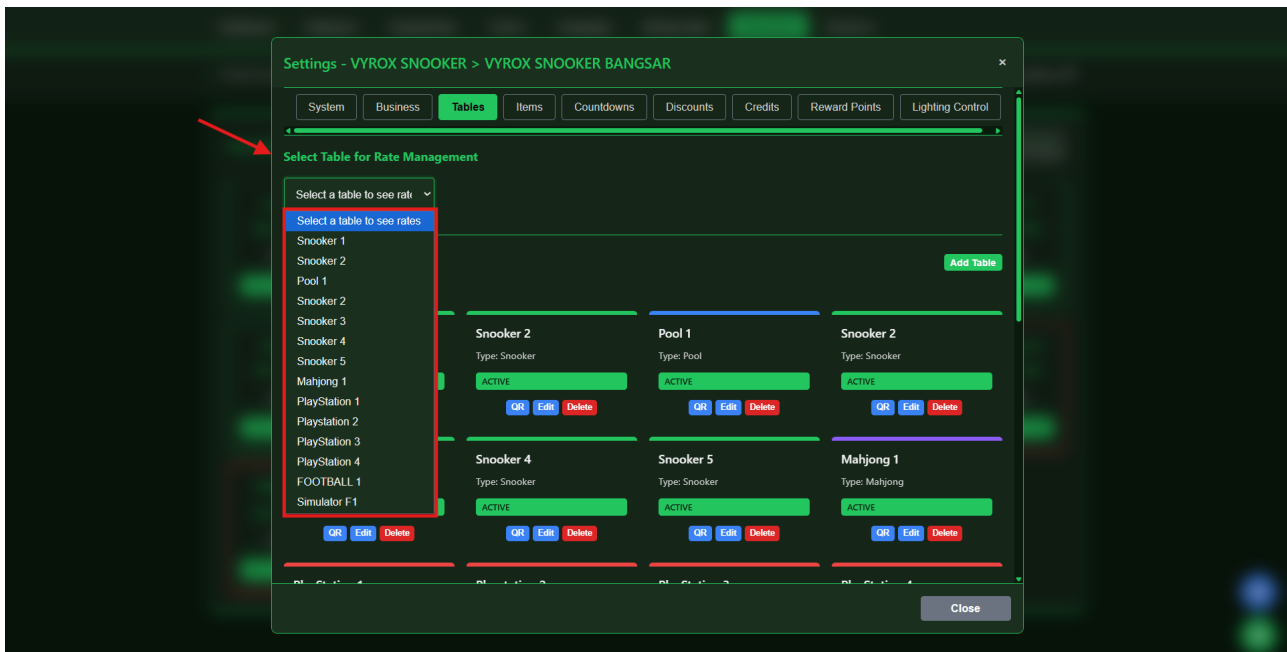

Countup Game Rate

The Set Countup Game Rate feature allows snooker club operators to configure time-based pricing for countup gameplay with flexibility and accuracy. This module is designed to support dynamic billing based on play duration, ensuring fair and transparent charges for every game session.

With an intuitive configuration process, operators can easily update or adjust countup rates in real time to align with business needs. Once configured, all countup game rates are seamlessly integrated with the POS system, automated billing flow, and table light control to ensure precise time tracking and accurate charging throughout each session.

5. Setting Countup Game Rate

5.1 How to Set Countup Game Rate

Go to Select Table for Rate Management > Click Select a Table to See Rate

Details to Set Up Table:

1. Choose Table want to set price
2. Go to Rate Settings and Add Rate
3. Go to Rate Type (Make sure time must 24 hours)
4. If all table prices are the same choose **Center Default** if not choose **Table Default** and put (For example: your center operation from 10 am until 3 am; you must put time 10 am until 10 am if not the price at your table not show and not calculate when lighting table on)

1.

2.

****Note: How Rates Are Applied**

Rates are applied based on priority and time overlap:

1. Rate Type Priority (from highest to lowest):

- . Specific Date . Holidays, Holiday Eves . Monday-Sunday . All Weekdays / All Weekend . Table Default
- . Center Default