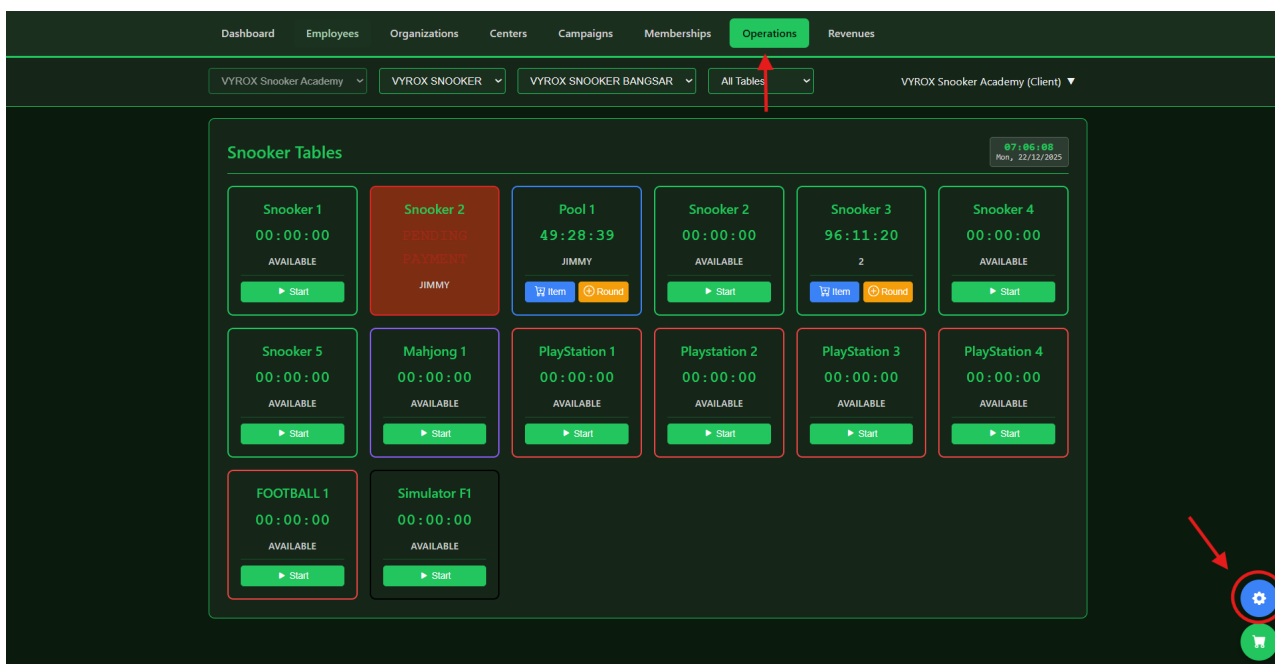

Countup Game Rate

The Set Countup Game Rate feature allows snooker club operators to configure time-based pricing for countup gameplay with flexibility and accuracy. This module is designed to support dynamic billing based on play duration, ensuring fair and transparent charges for every game session.

Operators can define countup rates according to table type, game category, or time interval. Pricing can be customised for standard rates, peak or off-peak hours, promotional periods, and member-exclusive pricing, providing full control over revenue strategies.

With an intuitive configuration process, operators can easily update or adjust countup rates in real time to align with business needs. Once configured, all countup game rates are seamlessly integrated with the POS system, automated billing flow, and table light control to ensure precise time tracking and accurate charging throughout each session.

5. Setting Countup Game Rate

5.1 How to Set Countup Game Rate

Go to Select Table for Rate Management > Click Select a Table to See Rate

Details to Set Up Table:

1. Choose Table want to set price
2. Go to Rate Settings and Add Rate
3. Go to Rate Type (Make sure time must 24 hours)
4. If all table prices are the same choose **Center Default** if not choose **Table Default** and put (For example: your center operation from 10 am until 3 am; you must put time 10 am until 10 am if not the price at your table not show and not calculate when lighting table on)