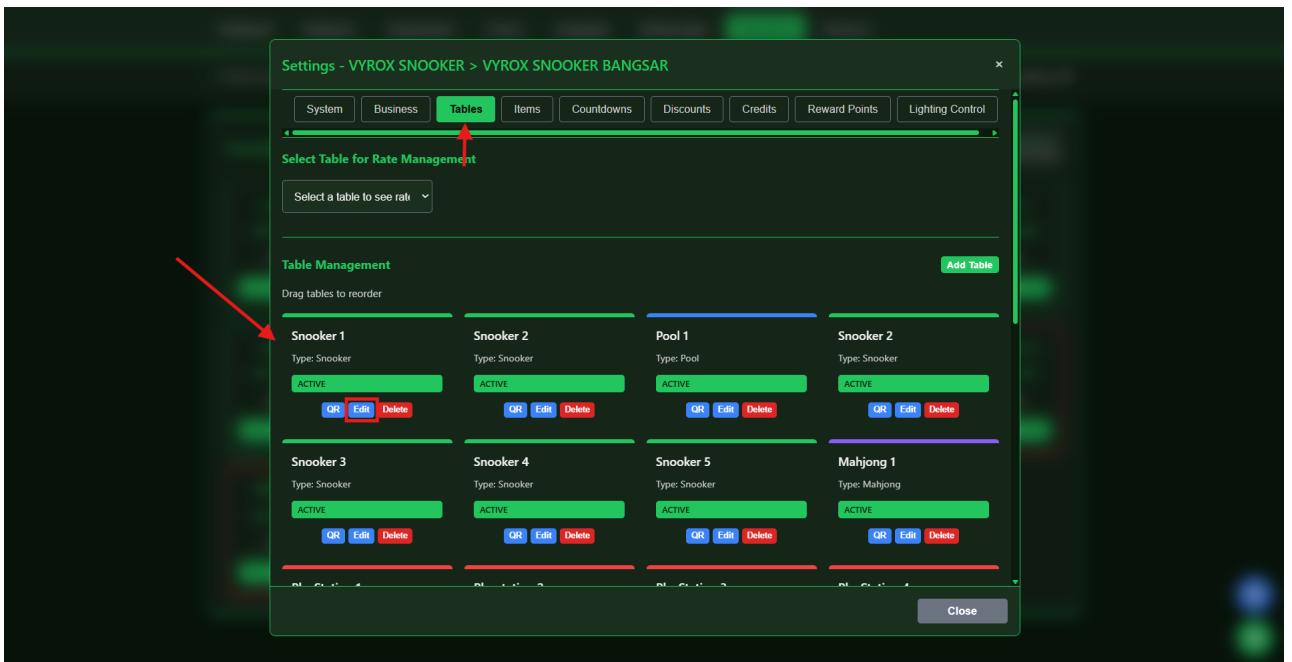

## 7. Auto Lighting

### 7.1 Set Up Auto Lighting

Go to Operation > Click Setting (the Silver circle on below) > Go to Lighting Control

Details to Set Up Lighting Board:

1. Go to 'Lighting Control'
2. Add device lighting board
3. Add channel at table

#### Step 1

Go to Lighting Control Device > Click Add Device >

Details to Add Lighting Board:

1. Fill the name device
2. Copy lighting board ID and paste to Device ID (Copy ID from Website lighting board)
3. Change port 443 to 80

## Step 2

Go to Table > Table Management > Select 1 Table and Click Edit > Choose Lighting Control Device > and Put Associated Lighting Control Channel Number

1.