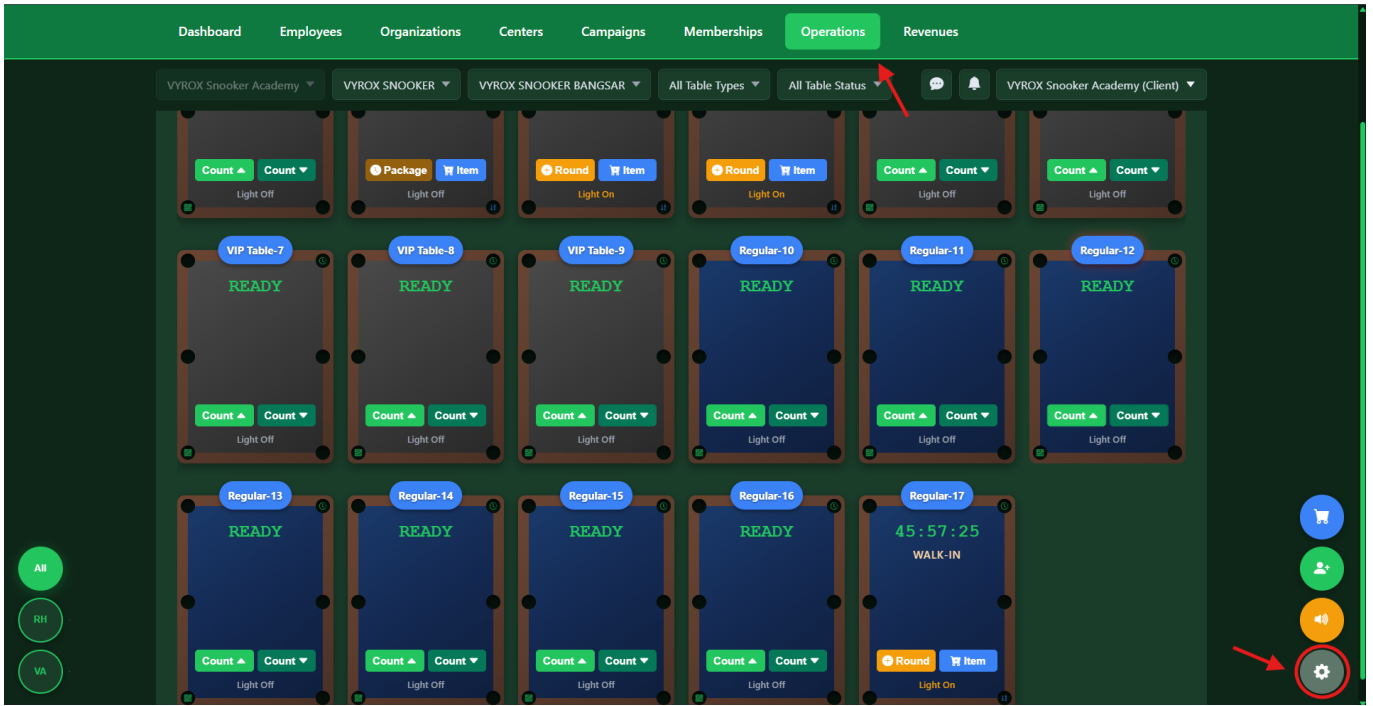

## 7. Auto Lighting

### 7.1 Set Up Auto Lighting

Go to Operation > Click Setting (the Silver circle on below) > Go to Lighting Control

Details to Set Up Lighting Board:

1. Go to 'Lighting Control'
2. Add device lighting board
3. Add channel at table

#### Step 1

Go to Lighting Control Device > Click Add Device >

Details to Add Lighting Board:

1. Fill the name device
2. Copy lighting board ID and paste to Device ID (Copy ID from Website lighting board)
3. Change port 443 to 80

## Step 2

Go to Table > Table Management > Select 1 Table and Click Edit > Choose Lighting Control Device > and Put Associated Lighting Control Channel Number

1.