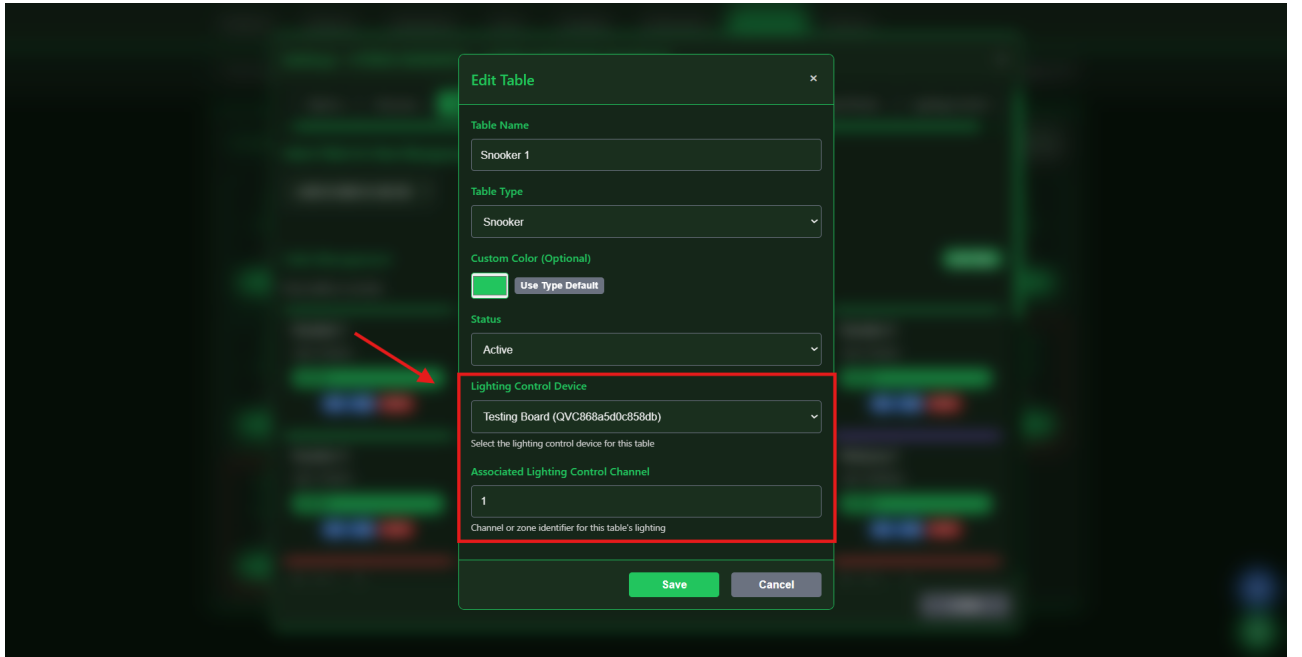

### 7.1 Set Up Auto Lighting

Go to Operation > Click Setting (the Silver circle on below) > Go to Lighting Control

Details to Set Up Lighting Board:

1. Go to 'Lighting Control'
2. Add device lighting board
3. Add channel at table

#### Step 1

Go to Lighting Control Device > Click Add Device >

Details to Add Lighting Board:

1. Fill the name device
2. Copy lighting board ID and paste to Device ID (Copy ID from Website lighting board)
3. Change port 443 to 80

## Step 2

Go to Table > Table Management > Select 1 Table and Click Edit > Choose Lighting Control Device > and Put Associated Lighting Control Channel Number

1.