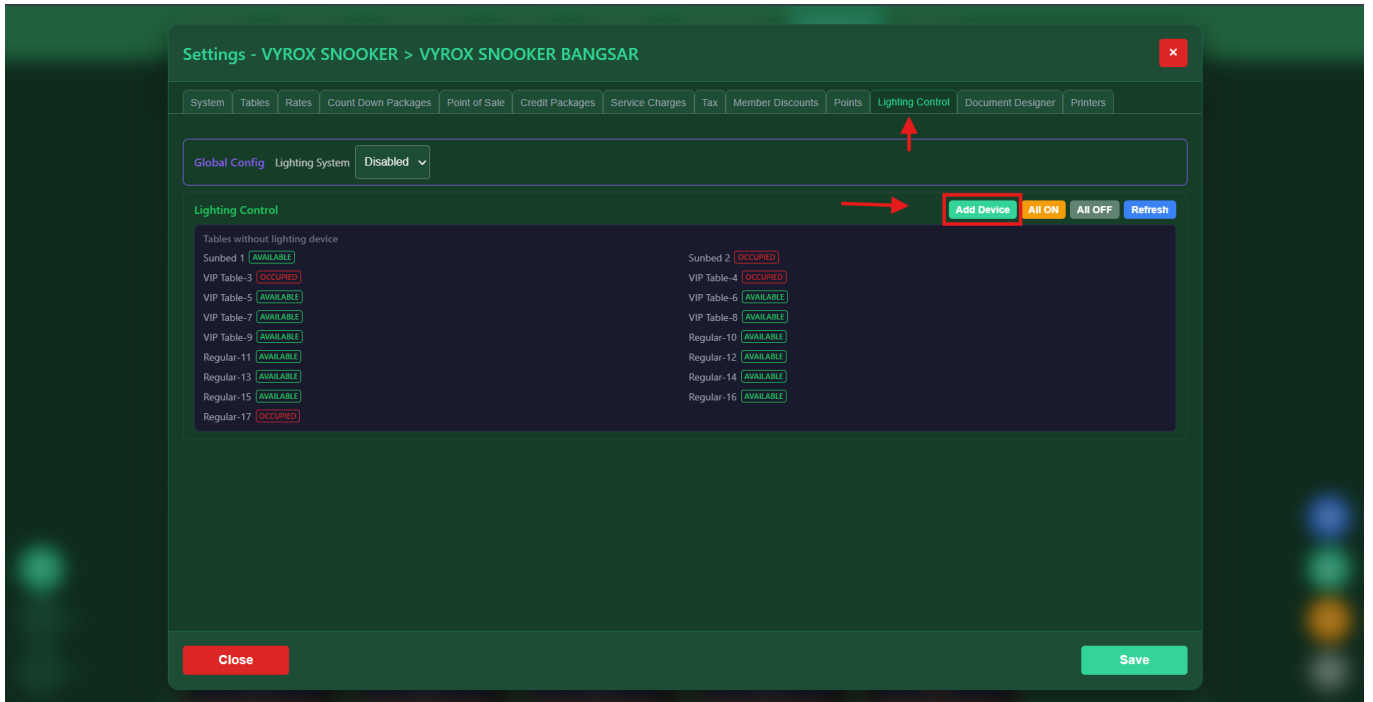

## 7. Auto Lighting

### 7.1 Set Up Auto Lighting

Go to Operation > Click Setting (the Silver circle on below) > Go to Lighting Control

Details to Set Up Lighting Board:

1. Go to 'Lighting Control'
2. Add device lighting board
3. Add channel at table

#### Step 1

Go to Lighting Control Device > Click Add Device >

Details to Add Lighting Board:

1. Fill the name device
2. Copy lighting board ID and paste to Device ID (Copy ID from Website lighting board)
3. Change port 443 to 80