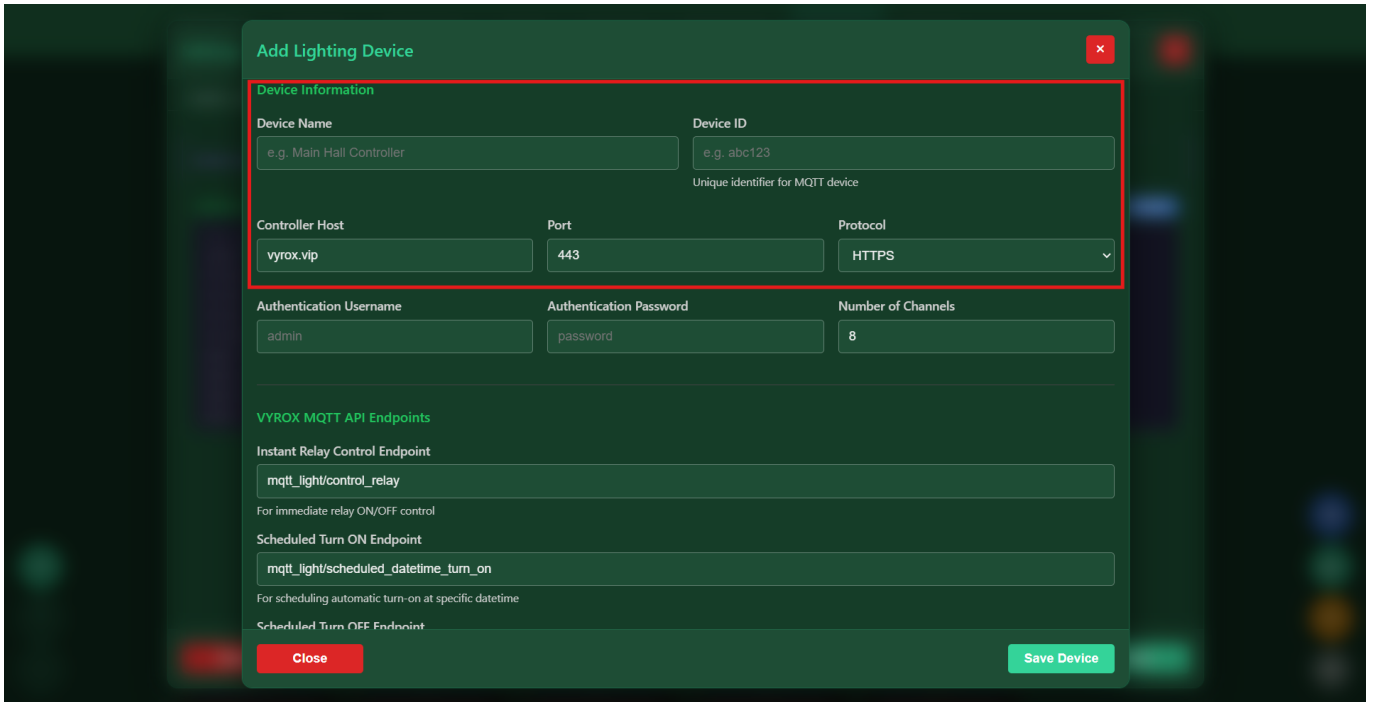

## 7. Auto Lighting

### 7.1 Set Up Auto Lighting

Go to Operation > Click Setting (the Silver circle on below) > Go to Lighting Control

Details to Set Up Lighting Board:

1. Go to 'Lighting Control'
2. Add device lighting board
3. Add channel at table

#### Step 1

Go to Lighting Control Device > Click Add Device >

Details to Add Lighting Board:

1. Fill the name device
2. Copy lighting board ID and paste to Device ID (Copy ID from Website lighting board)
3. Change port 443 to 80

## Step 2

Go to Table > Table Management > Select 1 Table and Click Edit > Choose Lighting Control Device > and Put Associated Lighting Control Channel Number

1.